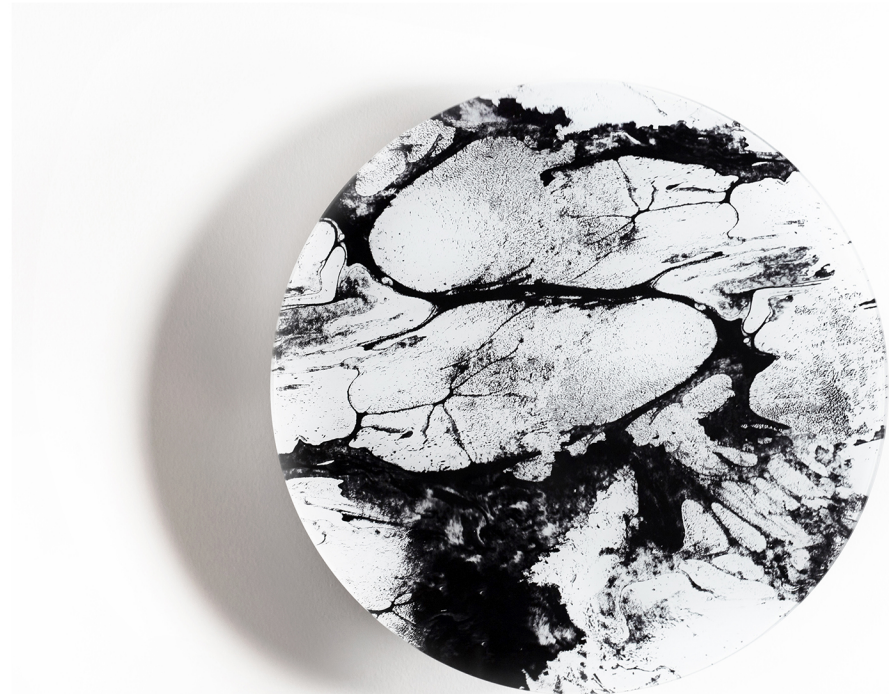

METAMORPHIC COLLECTION

Nature is magical and miraculous! This collection is inspired by the metamorphosis process of natural stone, evolving and changing form, producing extraordinary beauty. Every natural stone is simply one a kind, possessing its own special characteristics and making for an intricate and intriguing design highlight.

MARBLE

WHITE PINK
MARBLE

DIJON BLUE
MARBLE

NUDE HUNTER
MARBLE

WHITE GOLD
MARBLE

ORANGE PINK
MARBLE

SANDSTONE

WHITE BLACK
SANDSTONE

WHITE GOLD
SANDSTONE

NUDE BLACK
SANDSTONE

BLUE NUDE
SANDSTONE

LILAC MUSTARD
SANDSTONE

BLAIRMORITE

BLACK WHITE
BLAIRMORITE

GOLD WHITE
BLAIRMORITE

GOLD BLACK
BLAIRMORITE

BLACK NUDE
BLAIRMORITE

LIGHT BLUE WHITE
BLAIRMORIT

HUNTER BLACK
BLAIRMORITE